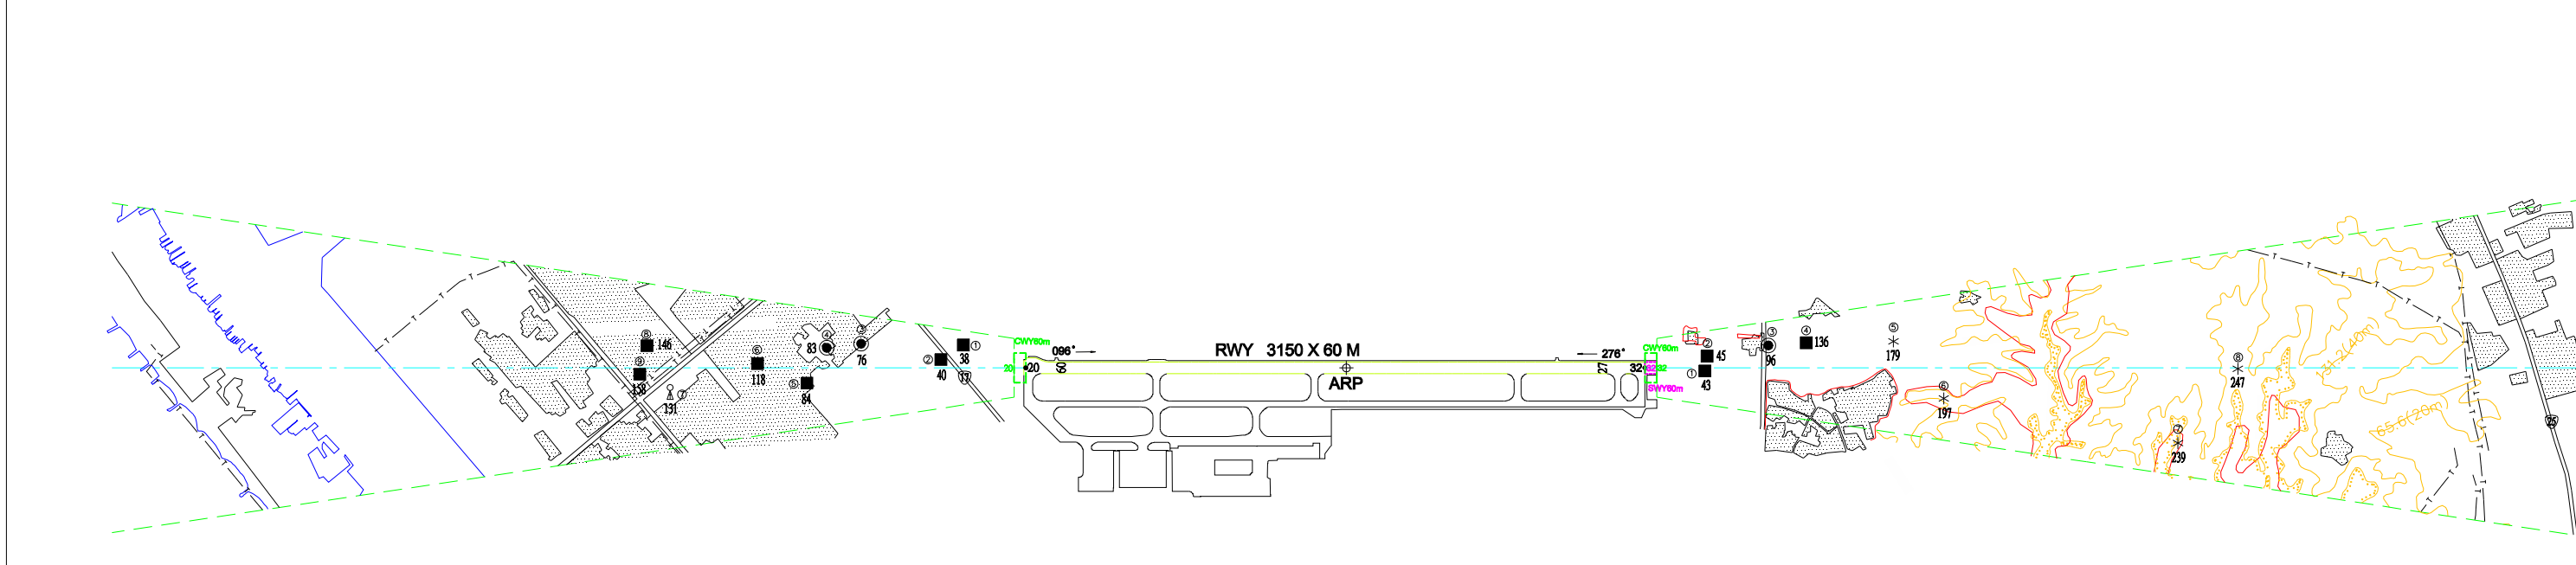

AERODROME OBSTACLE CHART-TYPE A (OPERATING LIMITATIONS)

高雄國際機場
KAOHSIUNG INTLAD

LEGEND

IDENTIFICATION NUMBER	①
BUILDING OR LARGE STRUCTURE	■
POLE, TOWER, SPIRE, ANTENNA ETC	●
TREES	*
TRANSMISSION LINE TOWER	⊕
BUILDING OR STRUCTURE	▨
TERRAIN PENETRATING OBSTACLE PLANE	▨
ROAD	—

AMENDMENT RECORD

NO	DATE	ENTERED BY

CHANGES: NEW PAGE NUMBER