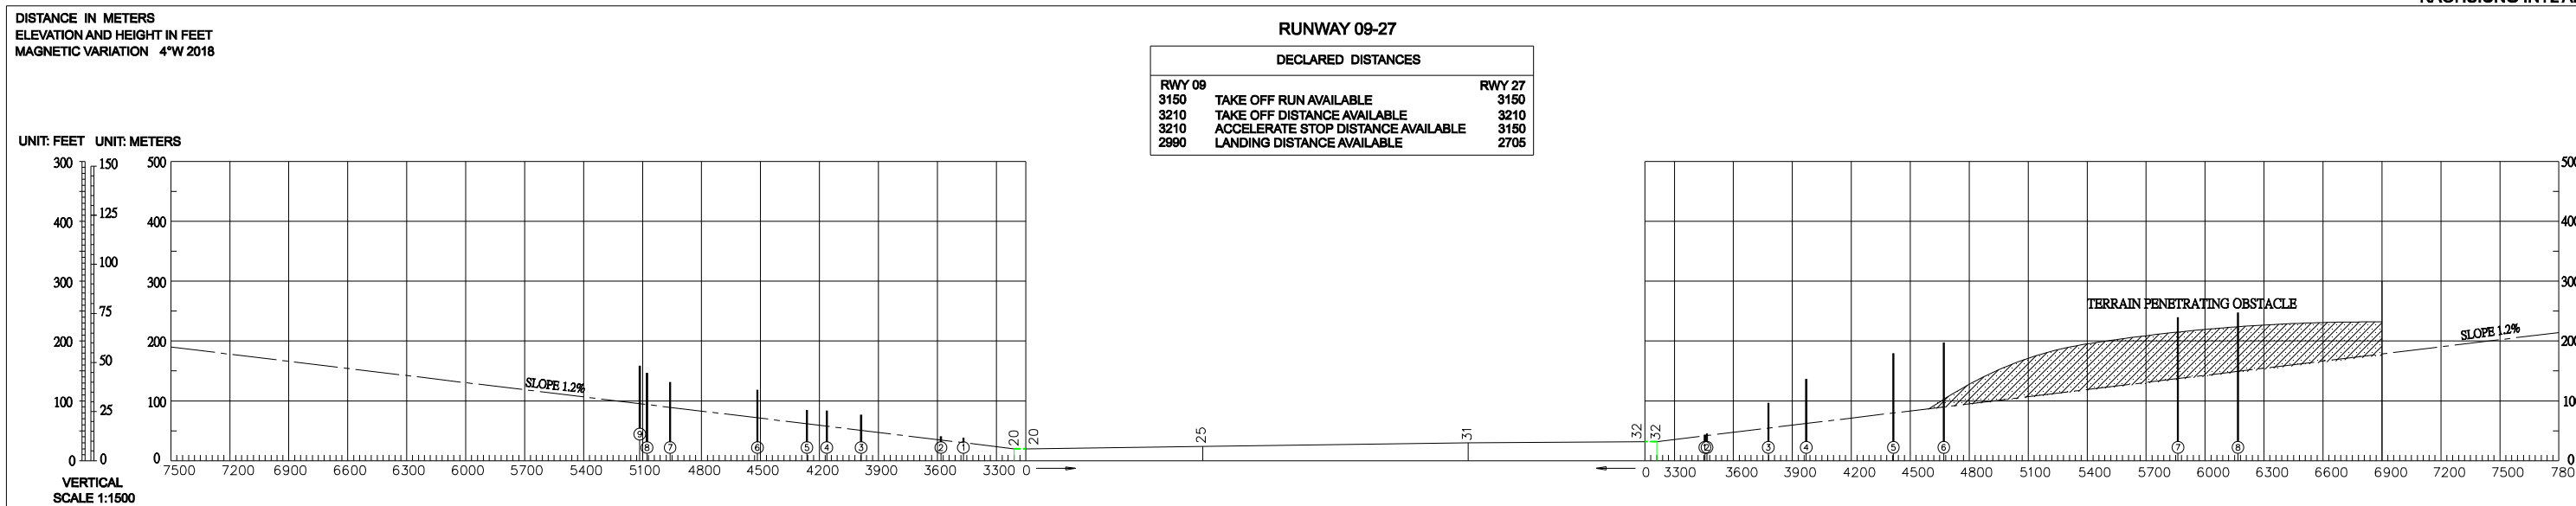

AERODROME OBSTACLE CHART-TYPE A (OPERATING LIMITATIONS)

高雄國際機場
KAOHSIUNG INTLAD

LEGEND

IDENTIFICATION NUMBER	①
BUILDING OR LARGE STRUCTURE	■
POLE, TOWER, SPIRE, ANTENNA ETC	●
TREES	*
TRANSMISSION LINE TOWER	⊕
BUILDING OR STRUCTURE	▨
TERRAIN PENETRATING OBSTACLE PLANE	▨
ROAD	—

AMENDMENT RECORD

NO	DATE	ENTERED BY

CHANGES: NEW PAGE NUMBER